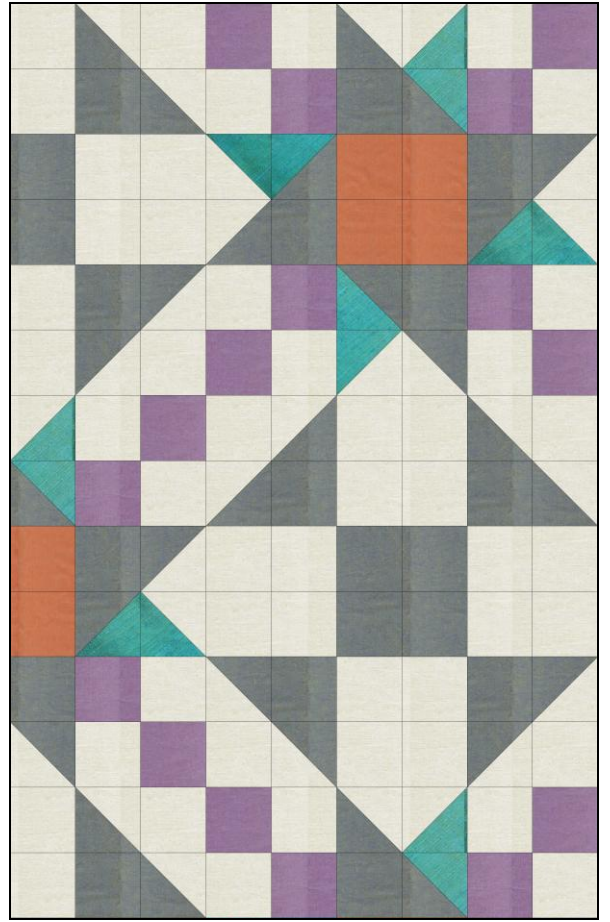

Pretty Patchwork

3 Panels Tensisters Easy Piecing Grid™

2 Inch Finished: Cut 2 1/2" squares 36" X 36" before border
 1 1/2 Inch Finished Squares: Cut 2" squares 27" X 27" before border
 1 Inch Finished Squares: Cut 1 1/2" squares 18" X 18" before border

Finished size Squares:	2"	1 1/2"	1"
	1/4 yard	1/8 yard	1/8 yard
	1 yard	5/8 yard	3/8 yard
	1/4 yard	1/8 yard	1/8 yard
	3/4 yard *	1/2 yard*	3/8 yard * includes border
	1/2 yard	3/8 yard	1/4 yard

TenSisters
HANDICRAFT

Pretty Patchwork

1

2

3

(3)