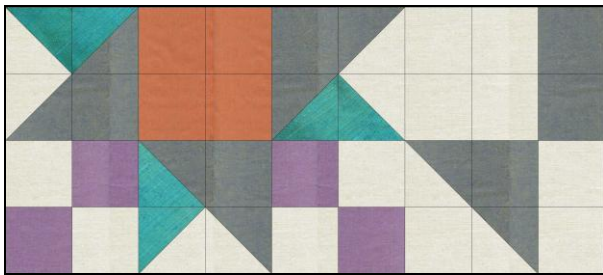

Pretty Patchwork

3 Panels Tensisters Easy Piecing Grid™

2 Inch Finished: Cut 2 1/2" squares 36" X 36" before border
 1 1/2 Inch Finished Squares: Cut 2" squares 27" X 27" before border
 1 Inch Finished Squares: Cut 1 1/2" squares 18" X 18" before border

Finished size Squares:	2"	1 1/2"	1"
	1/4 yard	1/8 yard	1/8 yard
	1 yard	5/8 yard	3/8 yard
	1/4 yard	1/8 yard	1/8 yard
	3/4 yard *	1/2 yard*	3/8 yard * includes border
	1/2 yard	3/8 yard	1/4 yard

TenSisters
HANDICRAFT

Pretty Patchwork

1

2

3

(3)